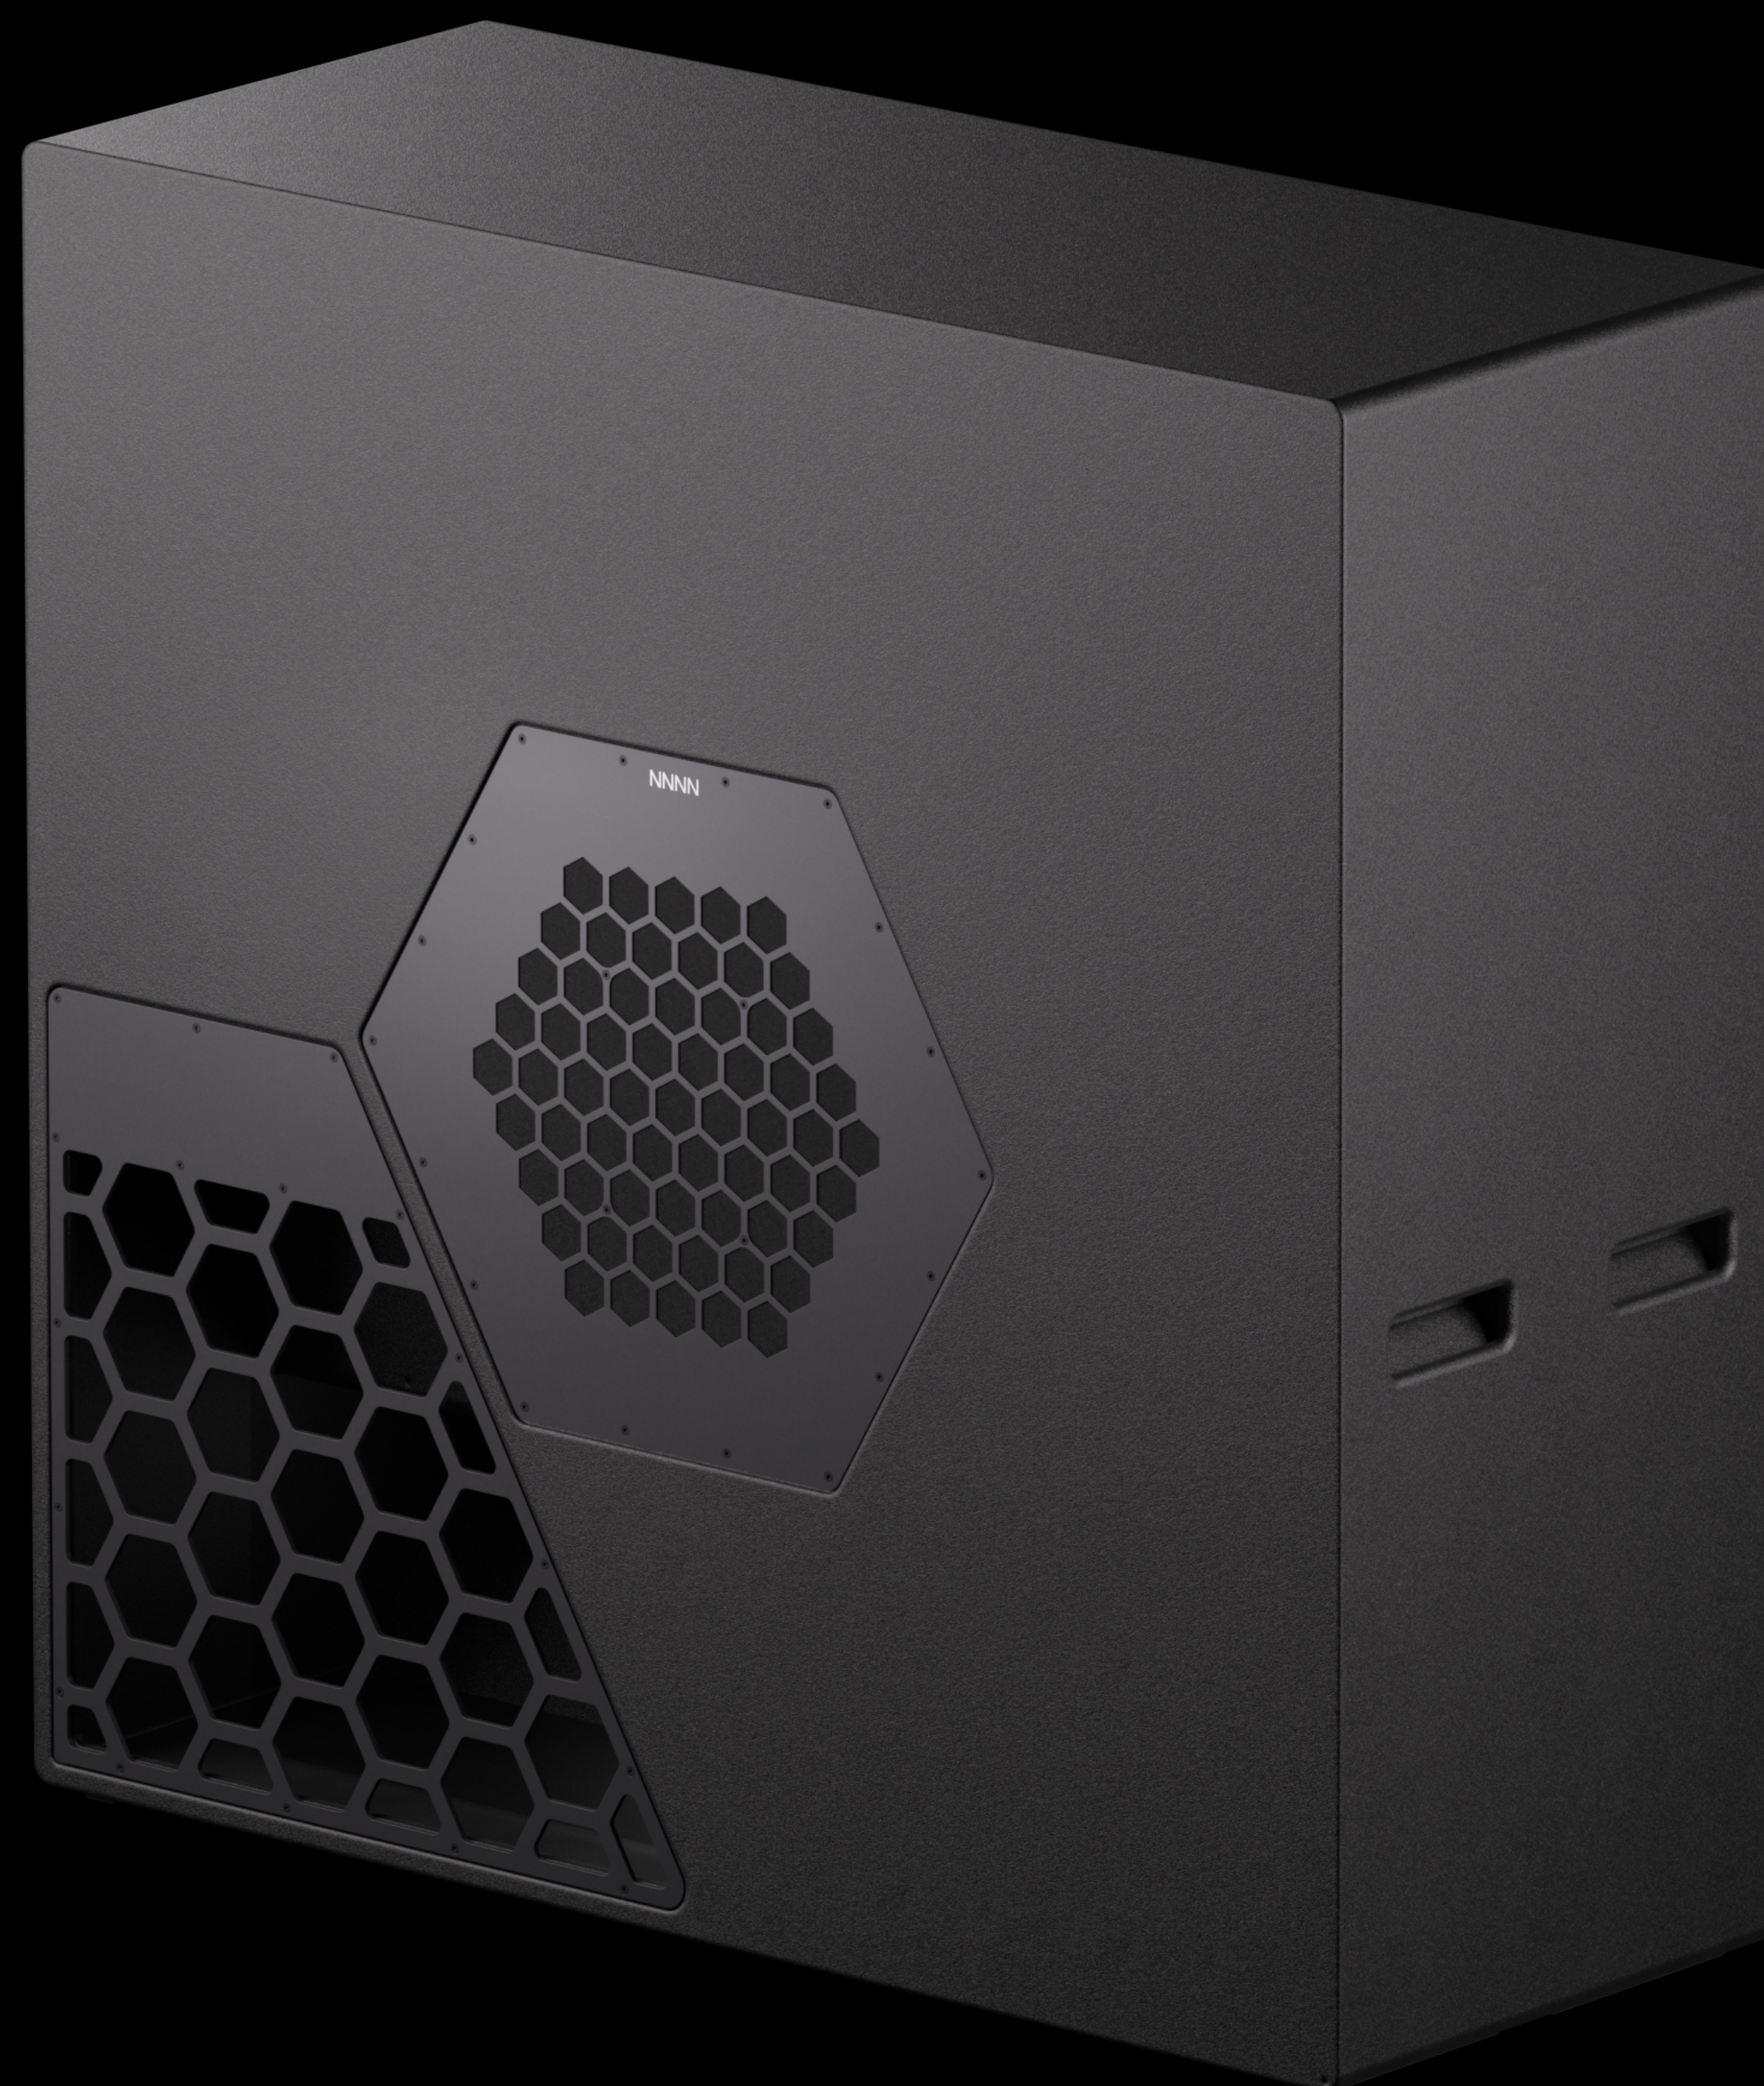

Devor 16 P

Premium
Ultra Sound Bass /
Subwoofer

Dual 21" horn loaded subwoofer

16Hz low frequency response

Sub cardioid dispersion

High SPL, low distortion

Mechanical force cancellation

Shallow depth form factor

Dimensions (WxHxD) mm

Weight

1490 x 1490 x 600 mm

58.7 x 58.7 x 23.6 in

200,0 kg / 441.0 lbs

Horn loading

The horn loading provides high sensitivity, good impulse response, and low distortion level down to 16Hz. Devor 16 combines a physical, large format loudspeaker sound quality with a frequency response that extends into the realm of infrasound.

Sub cardioid dispersion

The Devor 16 has a close to sub cardioid dispersion pattern all through its bandwidth – even at infrabass frequencies. This allows the sound pressure to be directed towards the audience, and reduces the need for acoustical treatment of the room, as less energy is reflected off surrounding surfaces.

Mechanical force cancellation

The Devor 16 is designed with dual 21" drivers, working mechanically in a push push configuration to feed the horn. This cancels out the movement exercised on the cabinet by each driver and minimizes distortion from the cabinet. This also contributes to the audience perceiving the bass signal through the air, along with rest of the music instead of out of time through the floor/ground.